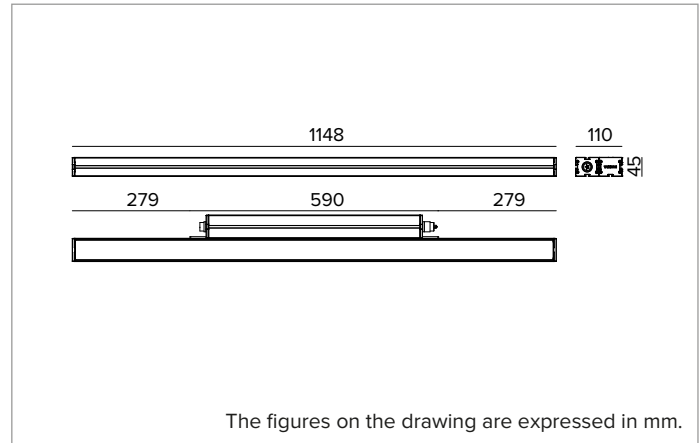

E0544WWH827ELBA | JEDI NOVA 55 Projector Side Box

Adjustable linear LED projector

	2700K	H(m)	D1(m)	D2(m)	E _{max} (lx)		
	Ra80	29°	75°				
Fixture Power	46W	1	0.52	1.54	5265		
Source Flux	7016lm	2	1.05	3.08	1316		
Fixture Flux	5361lm	3	1.57	4.62	585		
Efficacy	117lm/W	4	2.10	6.16	329		
TS2126	I _{max} =772cd/klm	I _{max}	5414cd	5	2.62	7.70	211

Colour and finish: Black anodized

Dimensions: L=1148mm

Weight: 4.7Kg

Version: STANDARD

Degree of protection: IP66,IP67,IP68,IP69

Mechanical Resistance: IK07

ELECTRICAL CHARACTERISTICS

Integrated driver available in the ON-OFF version (positioned laterally to the optical body). Supplied with through-wiring with longitudinal sealing IN/OUT panel connectors (the sealing limits the risk of humidity raising towards the driver/optical body). Luminaire compliant with EN 60598-2-22 for power supply from a centralised emergency system CPSS (Central Power Supply System), not incorporated in the luminaire - high risk areas excluded. The default power and flux are 100% in AC and 100% in DC.

Cable diameter range from 7 to 12mm.

Code
A118

A118

Male/female IP66/IP68 connector kit.

5 poles (STANDARD 3G2,5mm² MAX, DALI 5G1,5mm² MAX).

Cable diameter range from 7 to 12mm.

Due to the technological evolution of the electronic components, the data provided may be updated, and as such, confirmation must be requested during the order process.